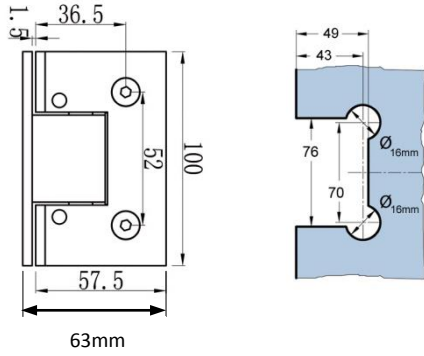

FIESTA

*Stops at 90°
Self centring when within 15° of closed position
Adjustable zero position*

*Maximum door leaf 915mm wide
Maximum door weight 50Kg
Glass thickness 8mm, 10mm, 12mm*

Finishes:
Polished Chrome
Satin Nickel (looks like stainless steel)

VARIATIONS:

FIESTA-OS – offset version NB. MAX WIDTH 900mm

FIESTA-GG – glass to glass version NB. MAX WIDTH 900mm