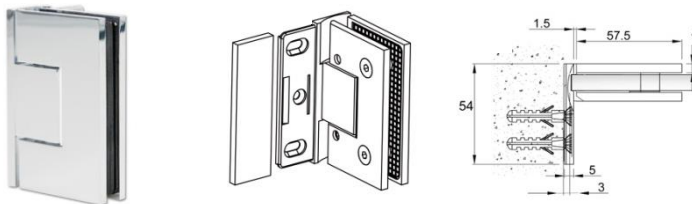

FIESTA

*Stops at 90°
Self centring when within 15° of closed position
Adjustable zero position*

*Maximum door leaf 915mm wide
Maximum door weight 50Kg
Glass thickness 8mm, 10mm, 12mm*

Finishes:
Polished Chrome
Satin Nickel (looks like stainless steel)

VARIATIONS:

FIESTA-OS – offset version NB. MAX WIDTH 900mm

FIESTA-GG – glass to glass version NB. MAX WIDTH 900mm